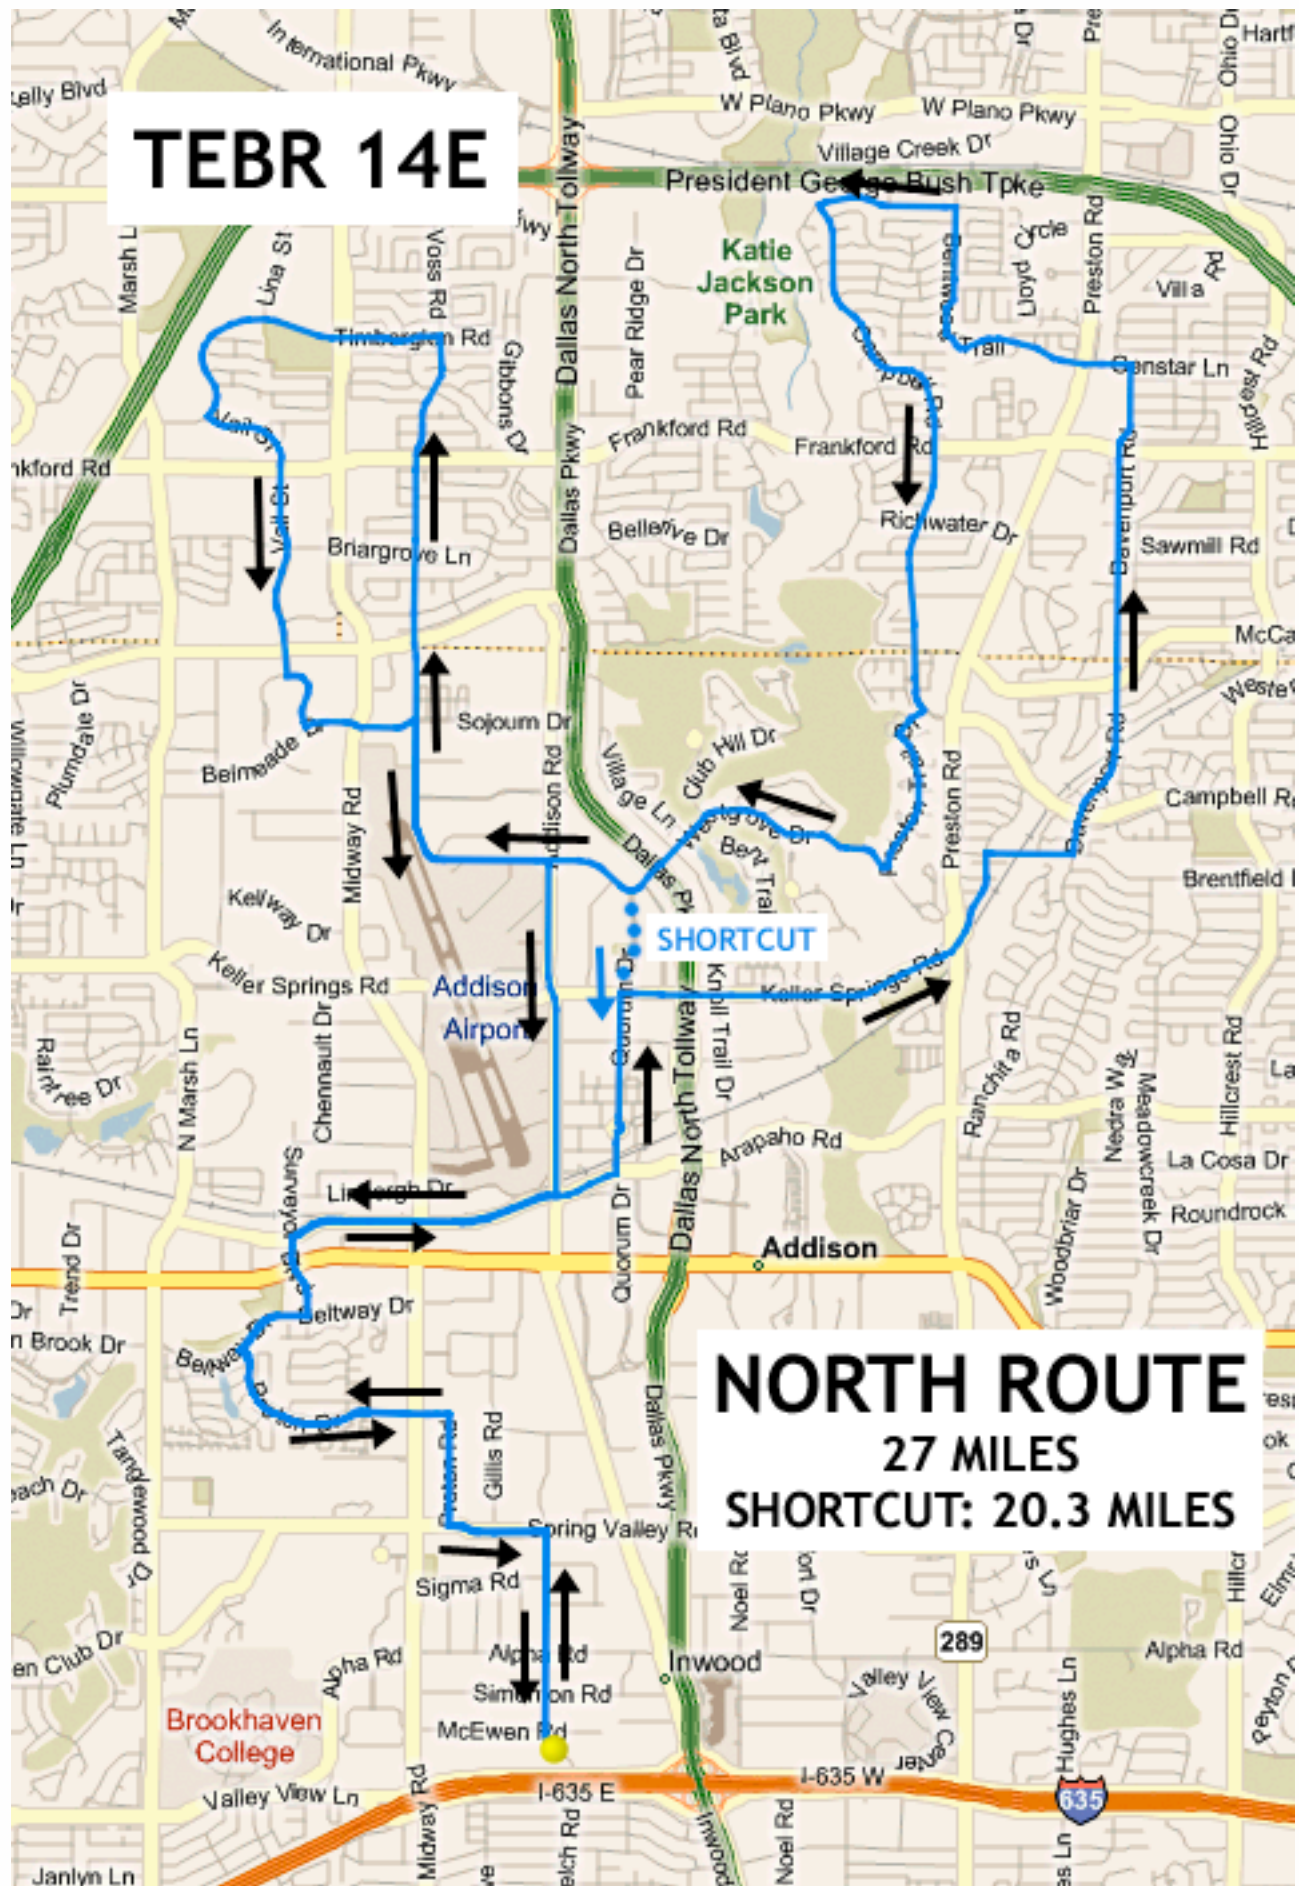

**TEBR 14E**

**NORTH ROUTE**  
27 MILES  
SHORTCUT: 20.3 MILES